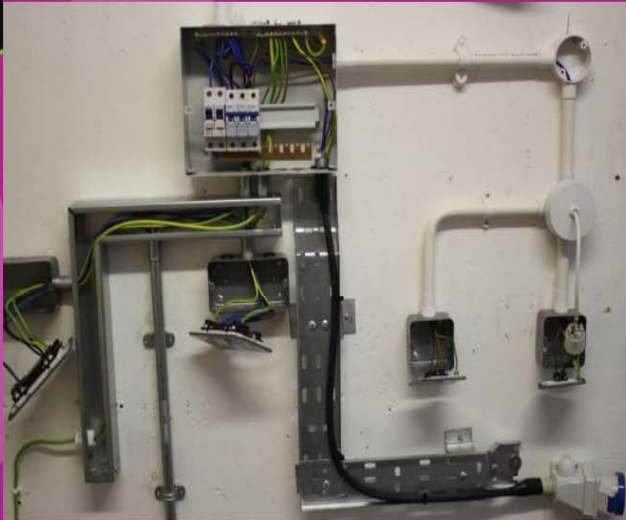

Installation of Wiring Systems and Enclosures

PRESENTATION OF THE PROJECTX-FINAL LEVEL 1.

- Install wiring system based on wiring diagram and layout drawing
- Visually Inspect and assess against IET BS7671 and Electricity at Work Regulations 1989
- Complete Electrical Installation Certificate

Starting point of building a circuit

Positioning of sockets and
general layout

Wiring tests and demonstration of pipe bending